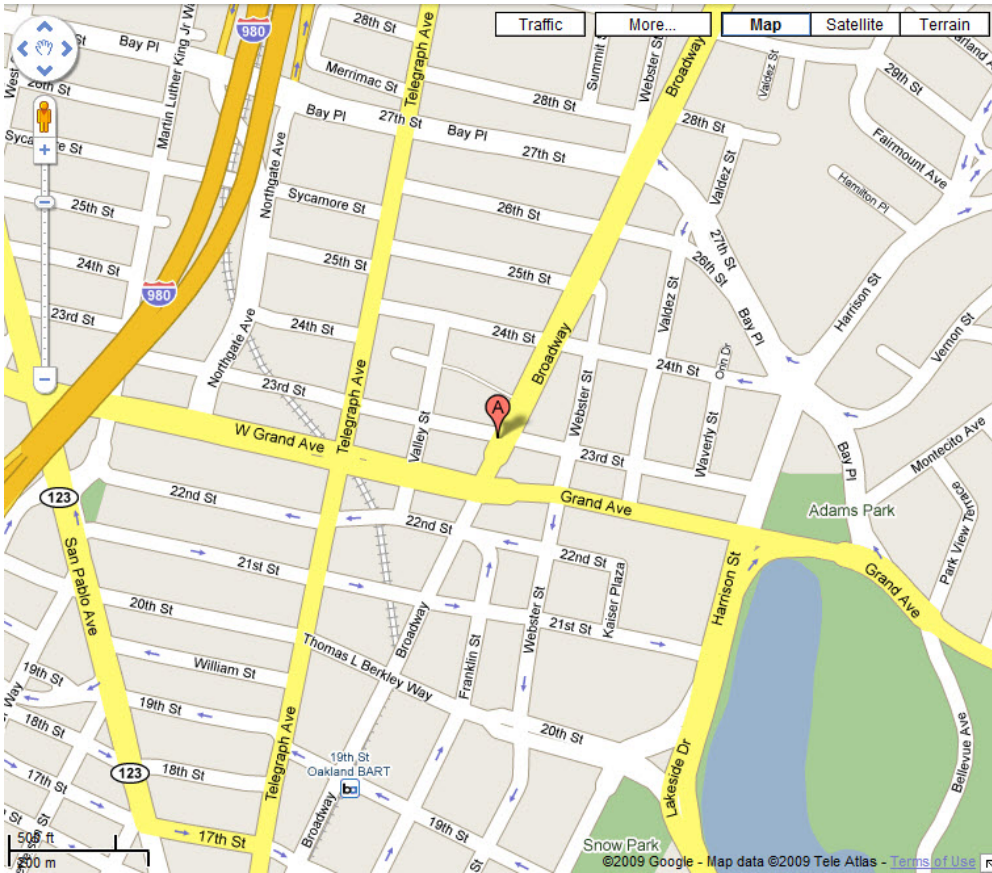

Picán
2295 Broadway at 23rd Street
Oakland, California

2 blocks east of the Paramount Theatre in Oakland's "Uptown" District. Valet parking available. \$5 with validation.

From Berkeley, El Cerrito, Richmond

I-580 E/I-80 W toward **Oakland/San Francisco**

Take **I-980** exit towards downtown Oakland

Keep right at the fork; follow signs for **W. Grand Ave/27th St** and merge onto Northgate Ave

Left at bottom of ramp (at signal light) onto **27th Street/Bay Pl**

Merge onto Northgate Ave

Left at bottom of ramp (at signal light) onto **27th Street/Bay Pl**

2 blocks straight to **Broadway**; turn right on Broadway

Picán is at corner of **Broadway and 23rd**

From San Francisco:

Left at bottom of ramp (at signal light) onto **27th Street/Bay Pl**

2 blocks straight to **Broadway**; turn right on Broadway

Picán is at corner of **Broadway and 23rd**